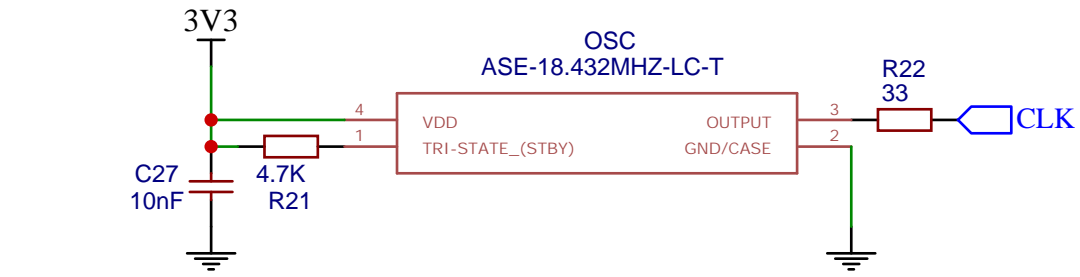

TITLE: Agon ORIGINS: Memory, Reset and Clock		REV: 1.0
	Company: The Byte Attic	Sheet: 2/5
	Date: 2023-06-12	Drawn By: Bernardo Kastrup