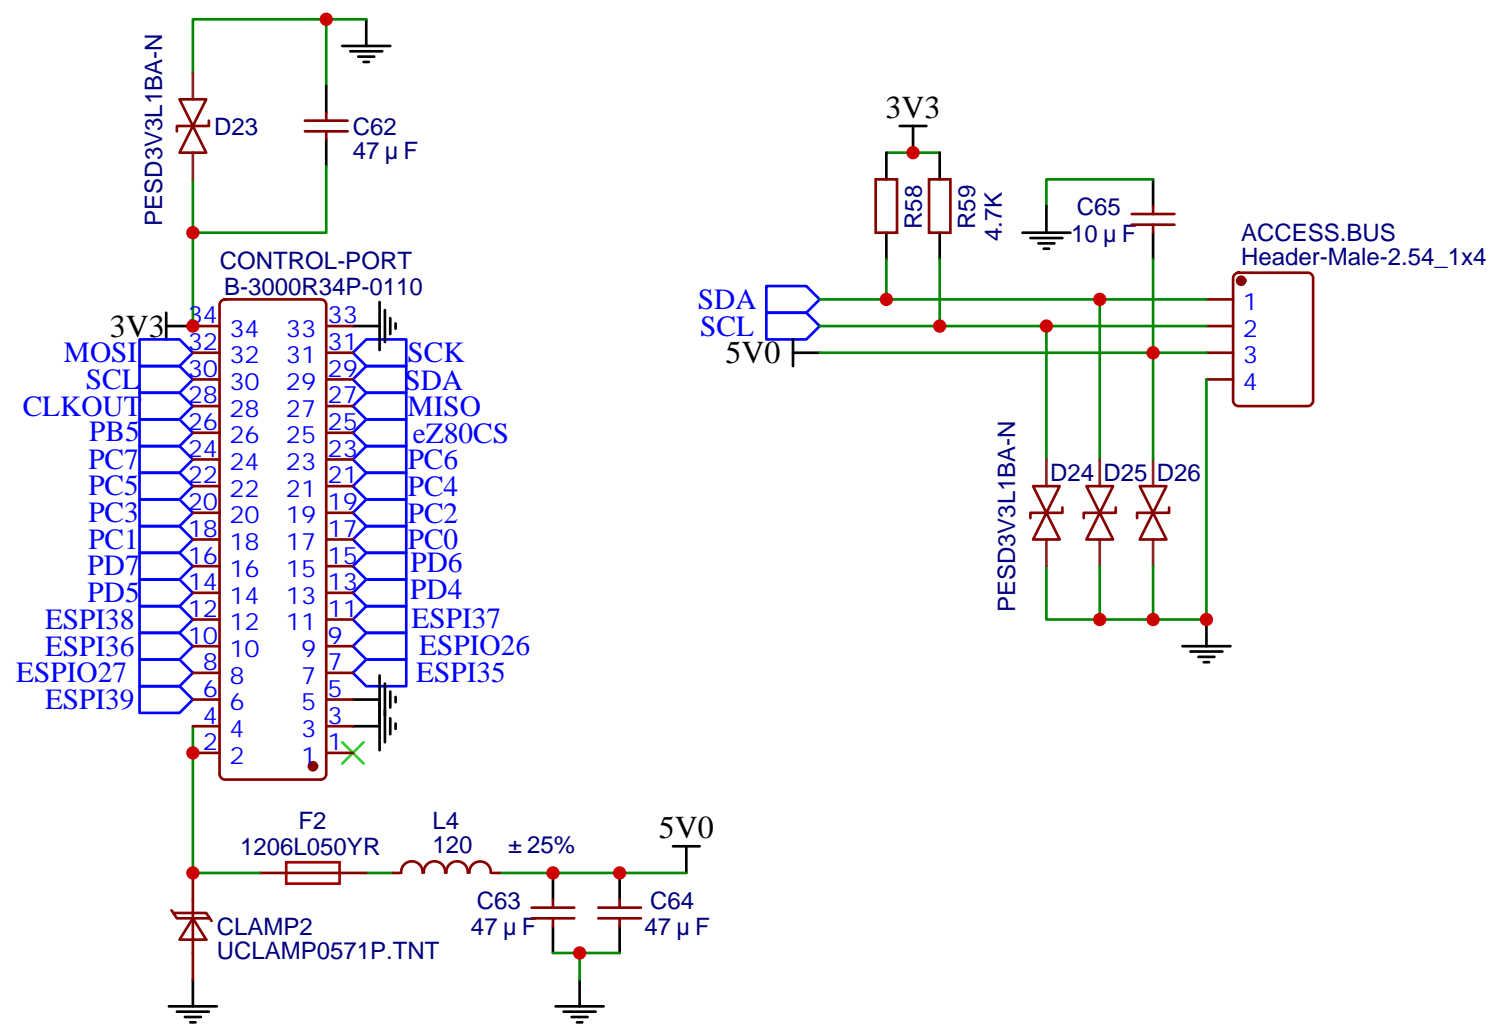

TITLE: Agon ORIGINS: CPU		REV: 1.0
	Company: The Byte Attic	Sheet: 1/5
	Date: 2023-06-12	Drawn By: Bernardo Kastrup

TITLE: Agon ORIGINS: Memory, Reset and Clock		REV: 1.0
	Company: The Byte Attic	Sheet: 2/5
	Date: 2023-06-12	Drawn By: Bernardo Kastrup

TITLE: Agon ORIGINS: Audio/Video		REV: 1.0
	Company: The Byte Attic	Sheet: 3/5
	Date: 2023-06-12	Drawn By: Bernardo Kastrup

TITLE: Agon ORIGINS: Power Supply Unit and I/O		REV: 1.1
	Company: The Byte Attic	Sheet: 4/5
	Date: 2023-06-12	Drawn By: Bernardo Kastrup

TITLE: Agon ORIGINS: Ports		REV: 1.0
	Company: The Byte Attic	Sheet: 5/5
	Date: 2023-06-12	Drawn By: Bernardo Kastrup