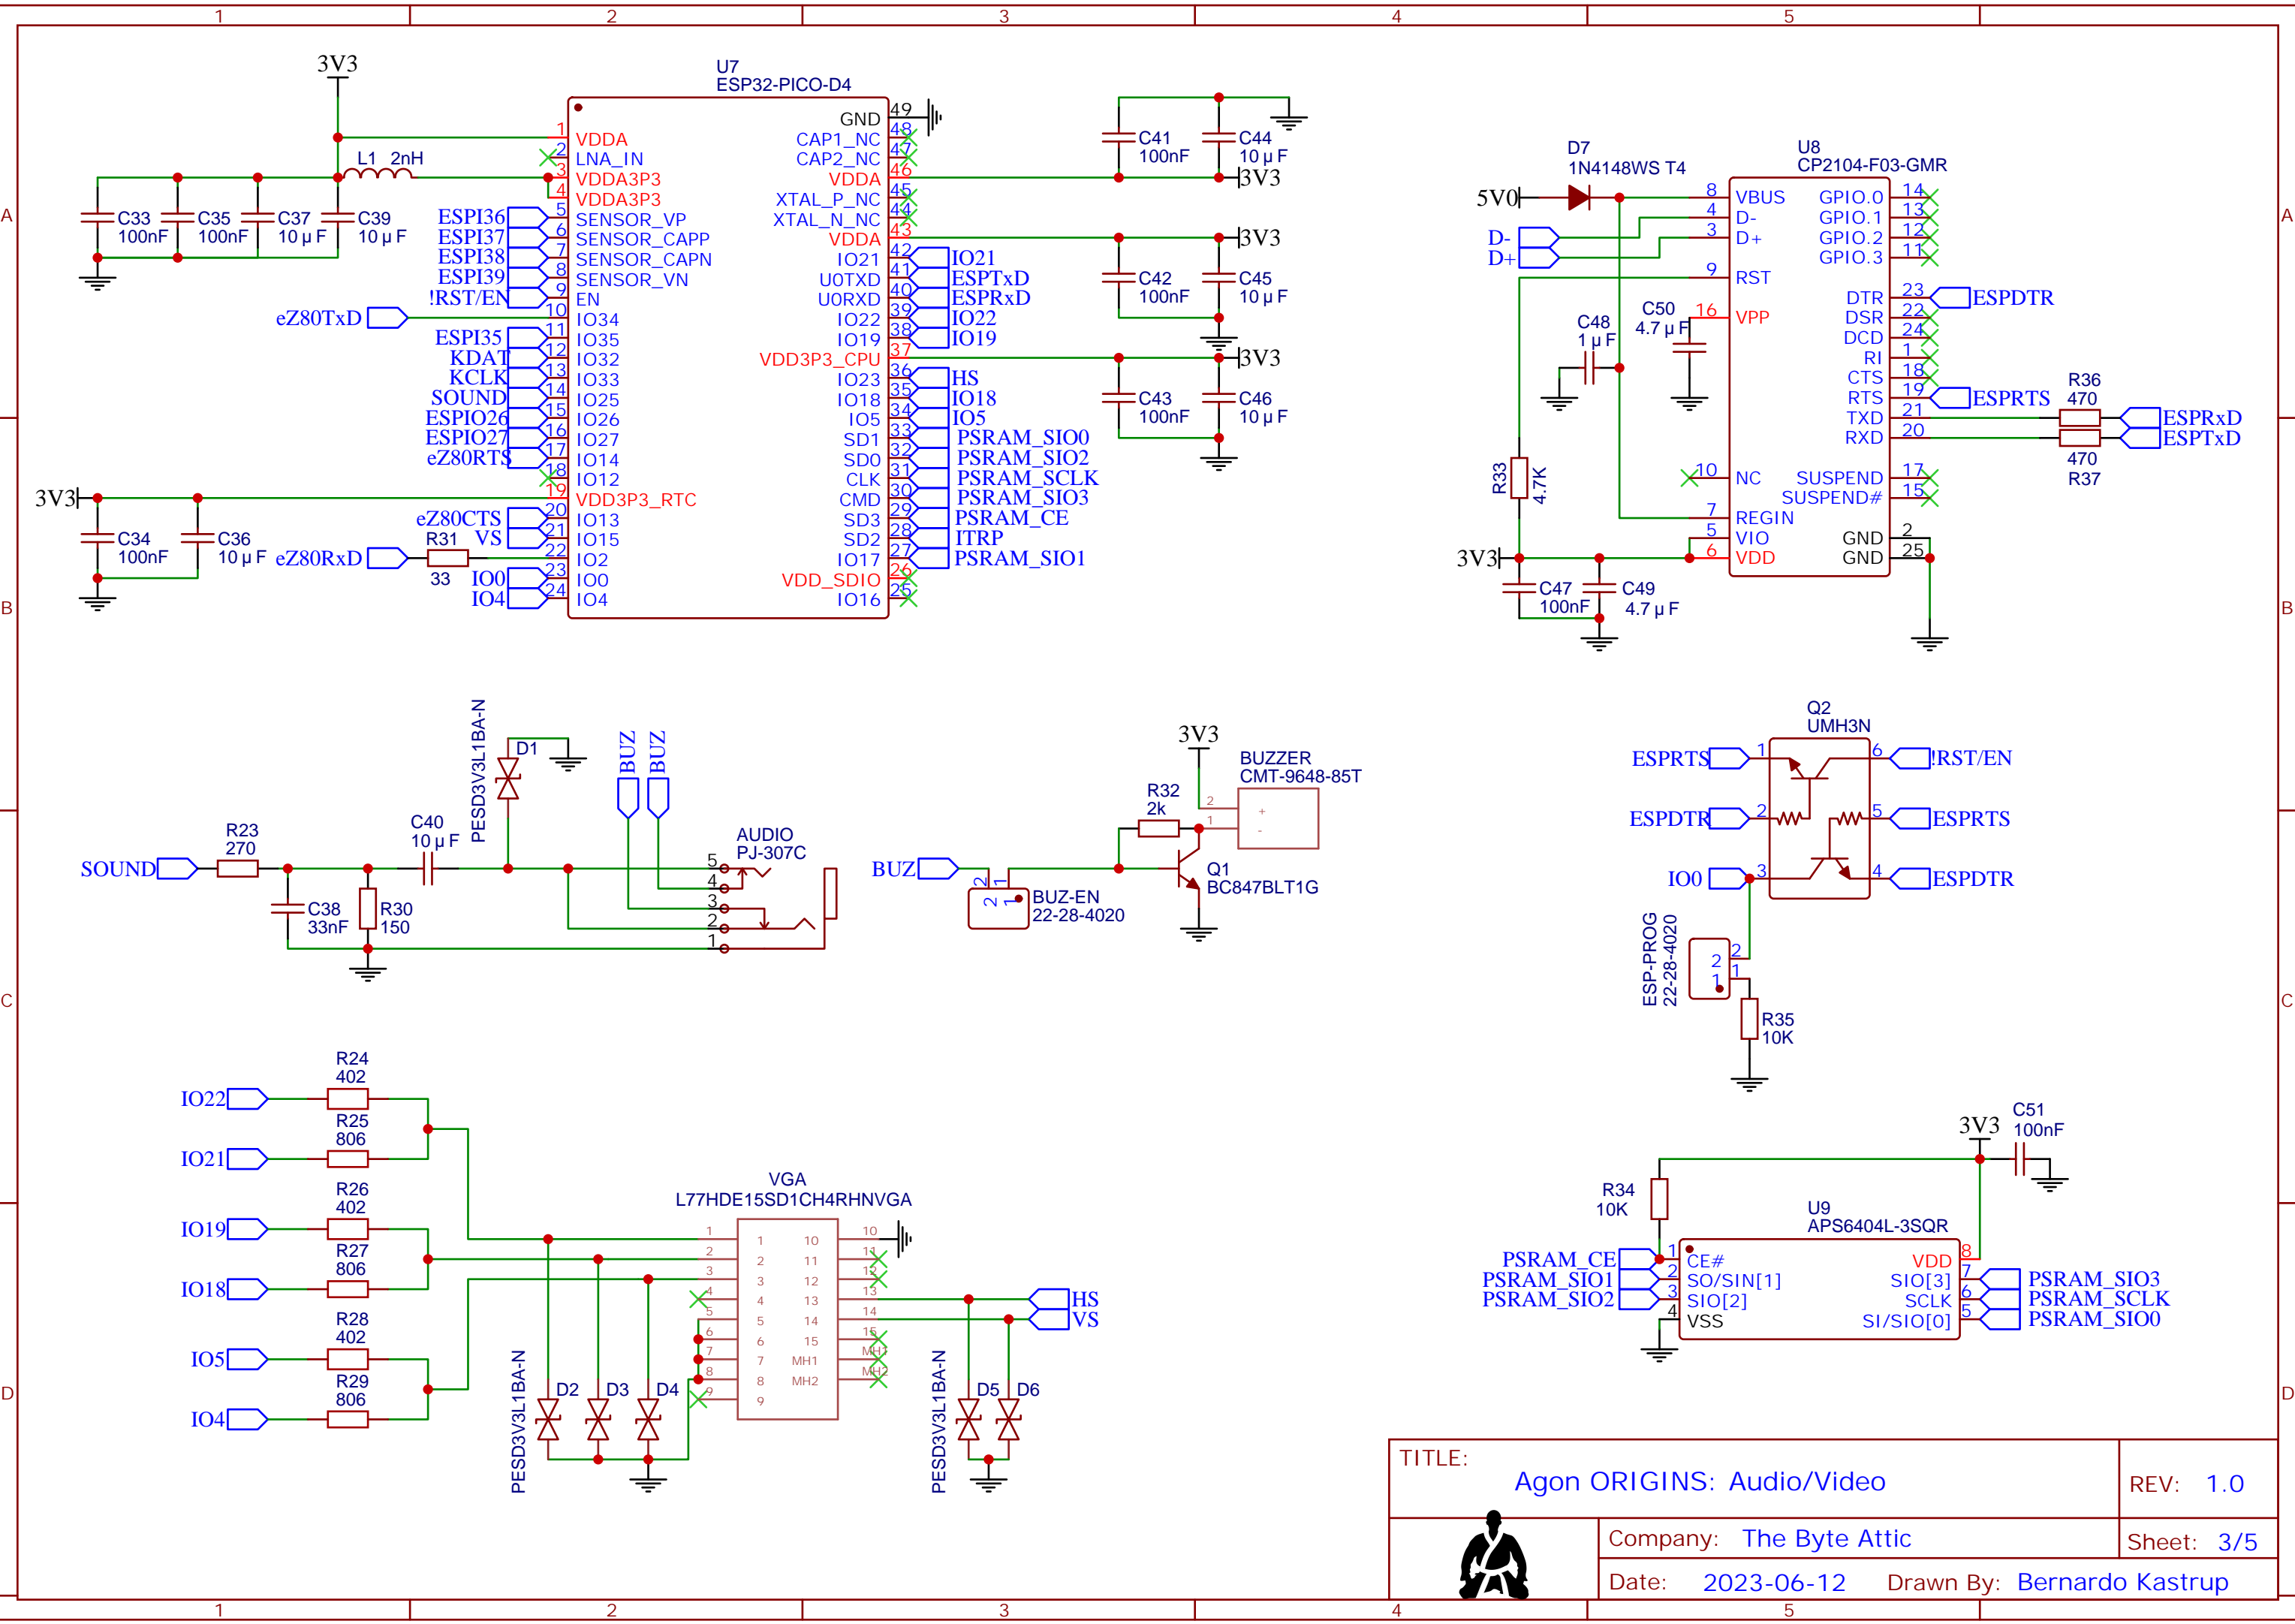

TITLE: Agon ORIGINS: CPU		REV: 1.0
	Company: The Byte Attic	Sheet: 1/5
	Date: 2023-06-12	Drawn By: Bernardo Kastrup

TITLE: Agon ORIGINS: Memory, Reset and Clock		REV: 1.0
	Company: The Byte Attic	Sheet: 2/5
	Date: 2023-06-12	Drawn By: Bernardo Kastrup

TITLE: Agon ORIGINS: Audio/Video		REV: 1.0
	Company: The Byte Attic	Sheet: 3/5
	Date: 2023-06-12	Drawn By: Bernardo Kastrup

TITLE: Agon ORIGINS: Power Supply Unit and I/O		REV: 1.1
	Company: The Byte Attic	Sheet: 4/5
	Date: 2023-06-12	Drawn By: Bernardo Kastrup

TITLE: Agon ORIGINS: Ports		REV: 1.0
	Company: The Byte Attic	Sheet: 5/5
	Date: 2023-06-12	Drawn By: Bernardo Kastrup