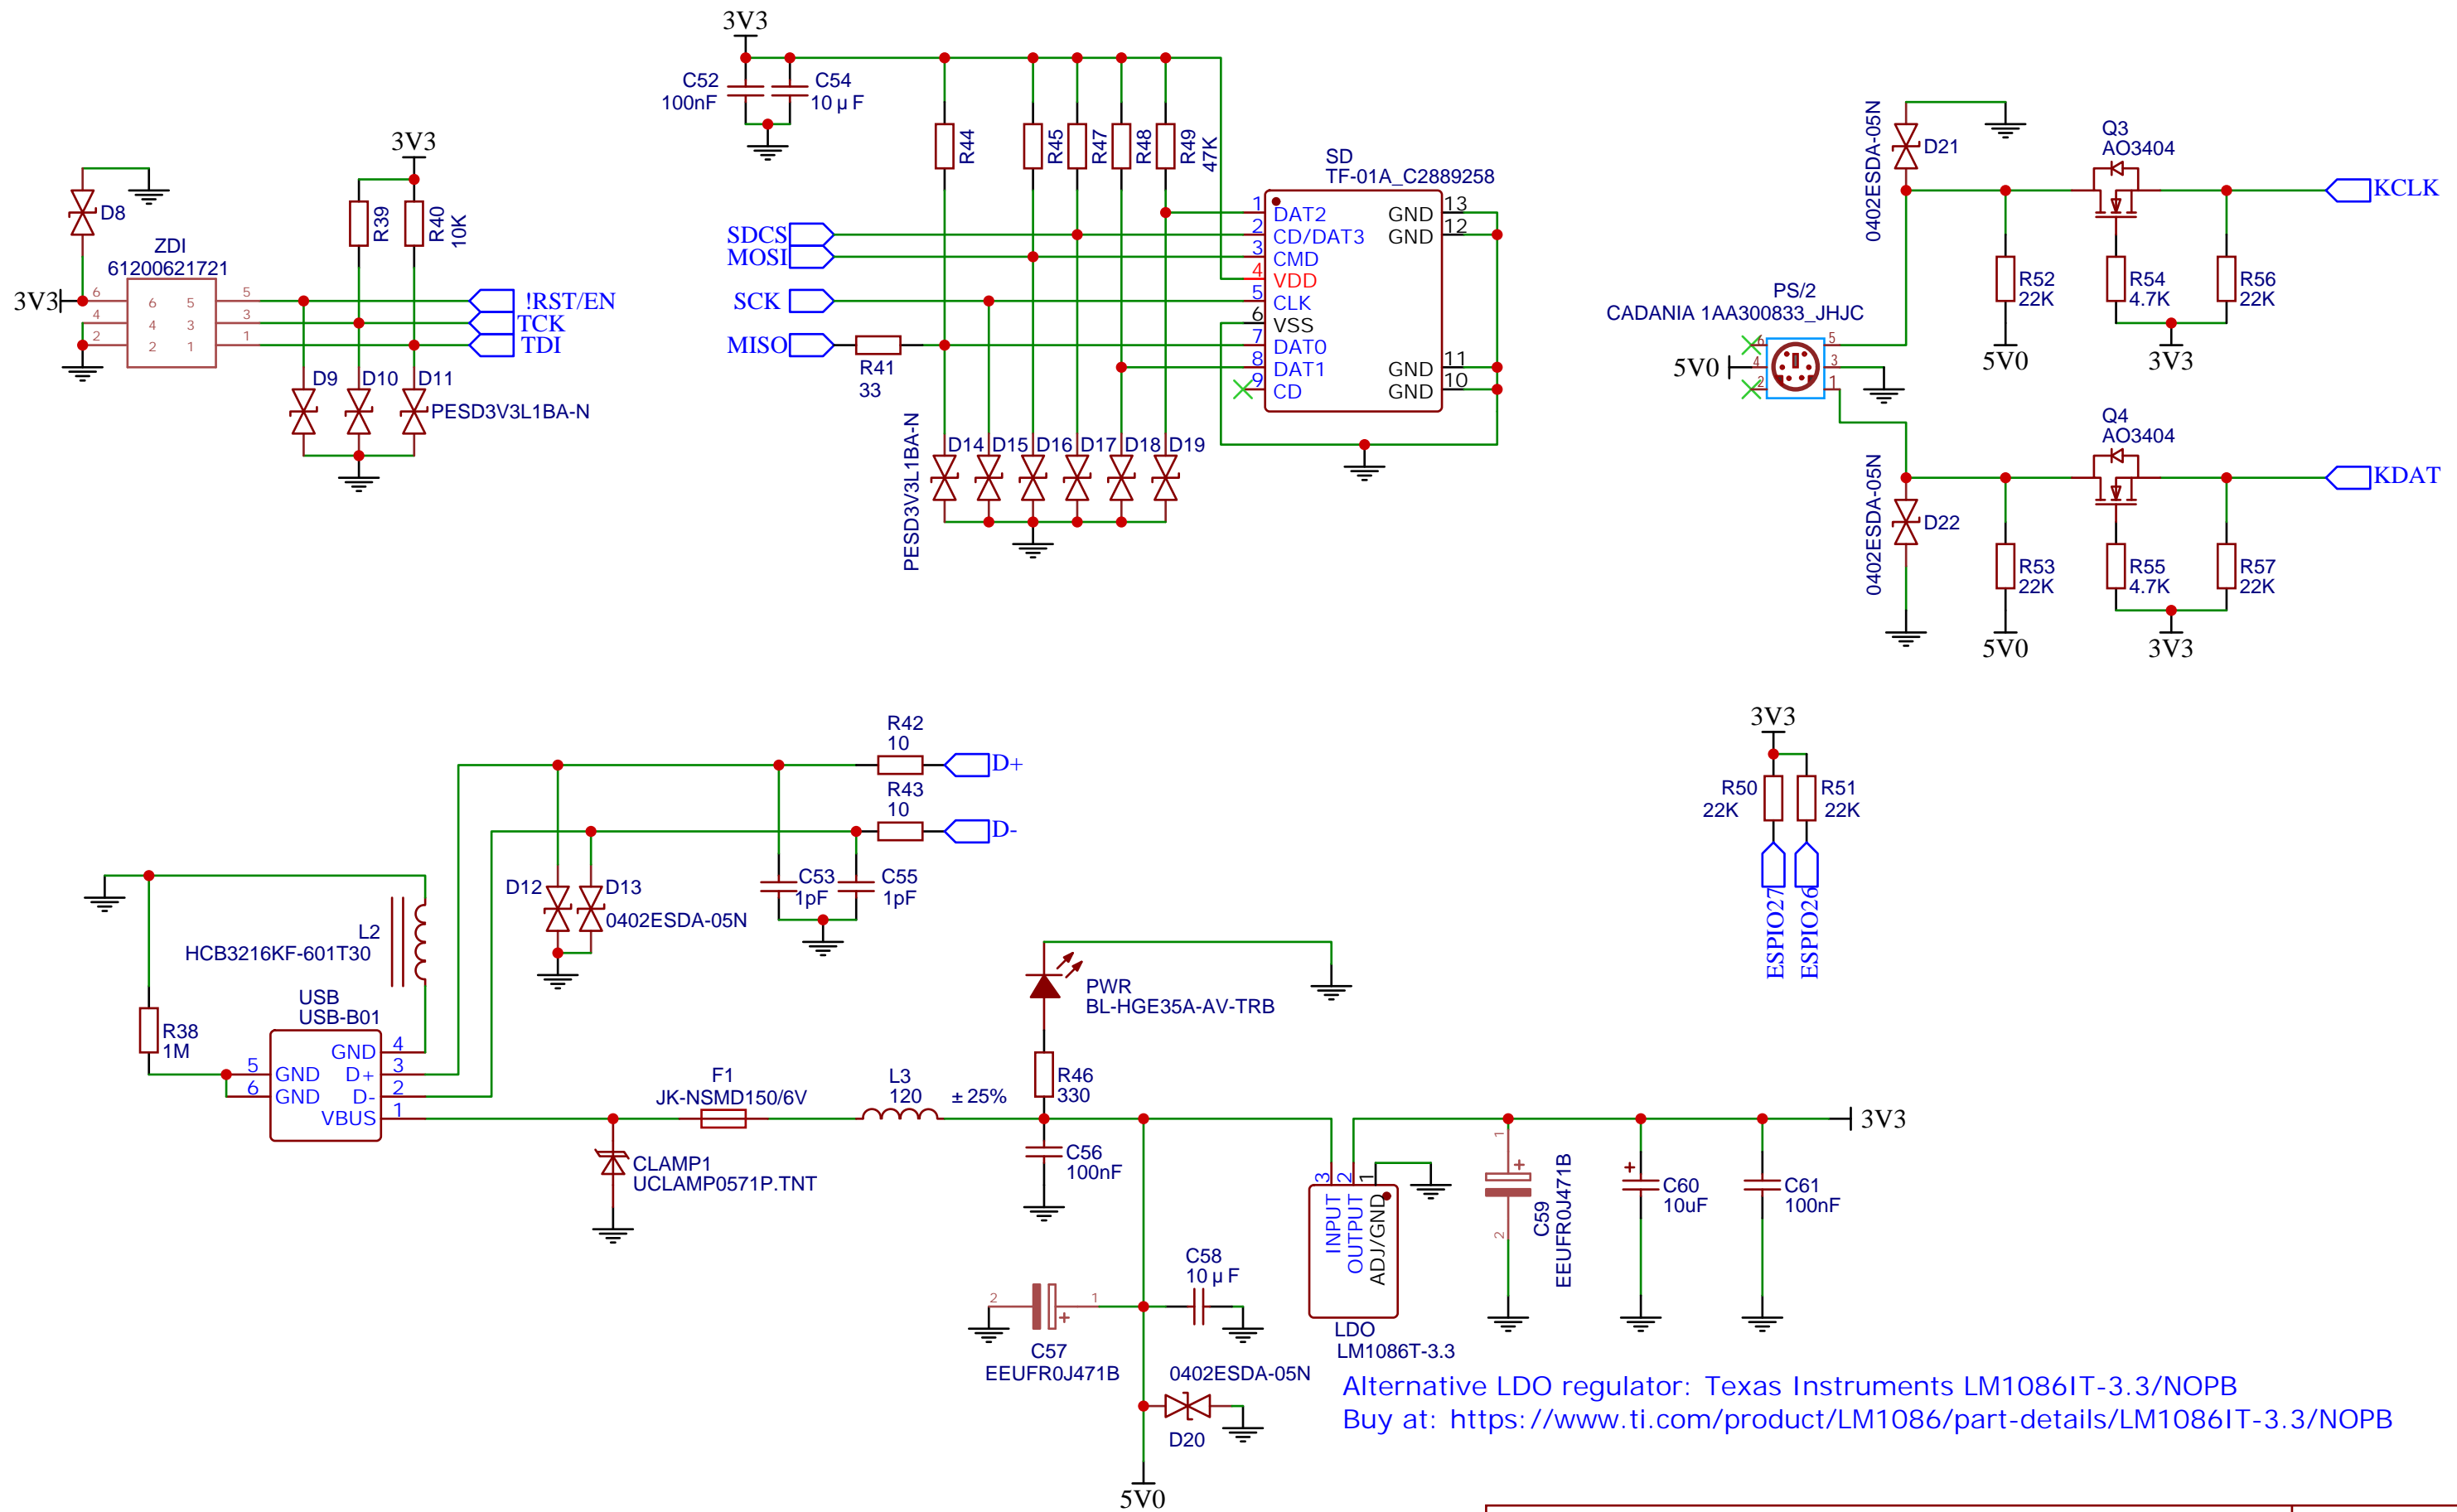

TITLE: Agon ORIGINS: CPU		REV: 1.0
	Company: The Byte Attic	Sheet: 1/5
	Date: 2023-06-12	Drawn By: Bernardo Kastrup

TITLE: Agon ORIGINS: Memory, Reset and Clock		REV: 1.0
	Company: The Byte Attic	Sheet: 2/5
	Date: 2023-06-12	Drawn By: Bernardo Kastrup

TITLE: Agon ORIGINS: Audio/Video		REV: 1.0
	Company: The Byte Attic	Sheet: 3/5
	Date: 2023-06-12	Drawn By: Bernardo Kastrup

TITLE: Agon ORIGINS: Power Supply Unit and I/O		REV: 1.1
	Company: The Byte Attic	Sheet: 4/5
	Date: 2023-06-12	Drawn By: Bernardo Kastrup

TITLE: Agon ORIGINS: Ports		REV: 1.0
	Company: The Byte Attic	Sheet: 5/5
	Date: 2023-06-12	Drawn By: Bernardo Kastrup