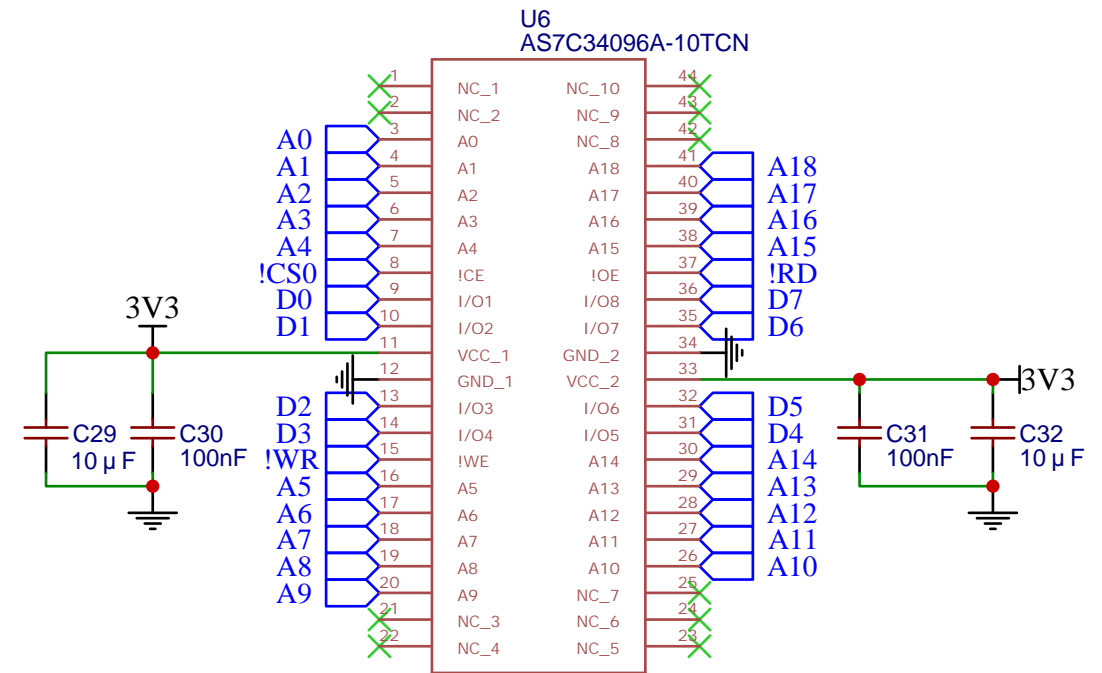

TITLE: Agon ORIGINS: Memory, Reset and Clock		REV: 1.0
	Company: The Byte Attic	Sheet: 2/5
	Date: 2023-06-12	Drawn By: Bernardo Kastrup