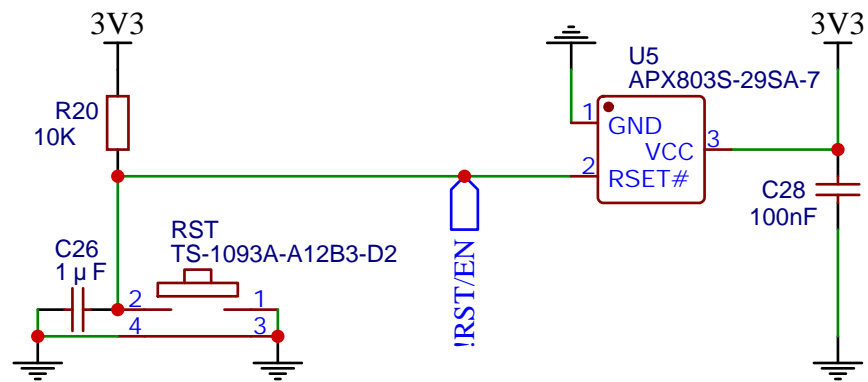

TITLE: Agon ORIGINS: Memory, Reset and Clock		REV: 1.0
	Company: The Byte Attic	Sheet: 2/5
	Date: 2023-06-12	Drawn By: Bernardo Kastrup